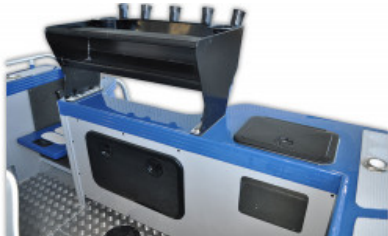

Specifications

Boat Details

Price	POA	Boat Brand	YELLOWFIN
Model	6500 Centre Console	Length	6.55
Year	2023	Category	Aluminium Boats
Hull Style	Single	Hull Type	Aluminium
Power Type	Power	Stock Number	BY6500YFCCM
Condition	New	State	
Suburb		Engine Make	

Disclaimer

Our company offers the details of this vessel in good faith but cannot guarantee or warrant the accuracy of this information nor warrant the condition of the vessel. A buyer should instruct his agents and/or surveyors to investigate such details buyer desires validated. This vessel is offered subject to prior sale, price change or withdrawal without notice.