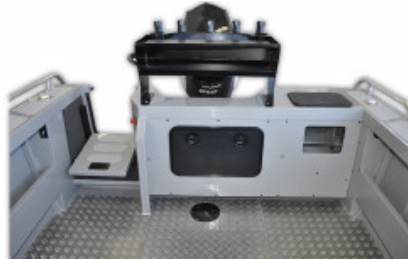

Yellowfin 7000 Centre Cabin

POA

Specifications

Boat Details

Price	POA	Boat Brand	YELLOWFIN
Model	7000 Centre Cabin	Length	7.01
Year	2024	Category	Aluminium Boats
Hull Style	Single	Hull Type	Aluminium
Power Type	Power	Stock Number	BY7000YFCCABM
Condition	New	State	
Suburb		Engine Make	

Description

Features

Country Origin	AUS
Length (m)	7.01
Beam/Width (m)	2.4
Hull Thickness - Bottom (mm)	6
Hull Thickness - Sides (mm)	4
Draft (m)	1.25
Dry Weight (kgs)	1075
Warranty (Months)	CABIN
Maximum Horse Power	225
Passenger capacity	7